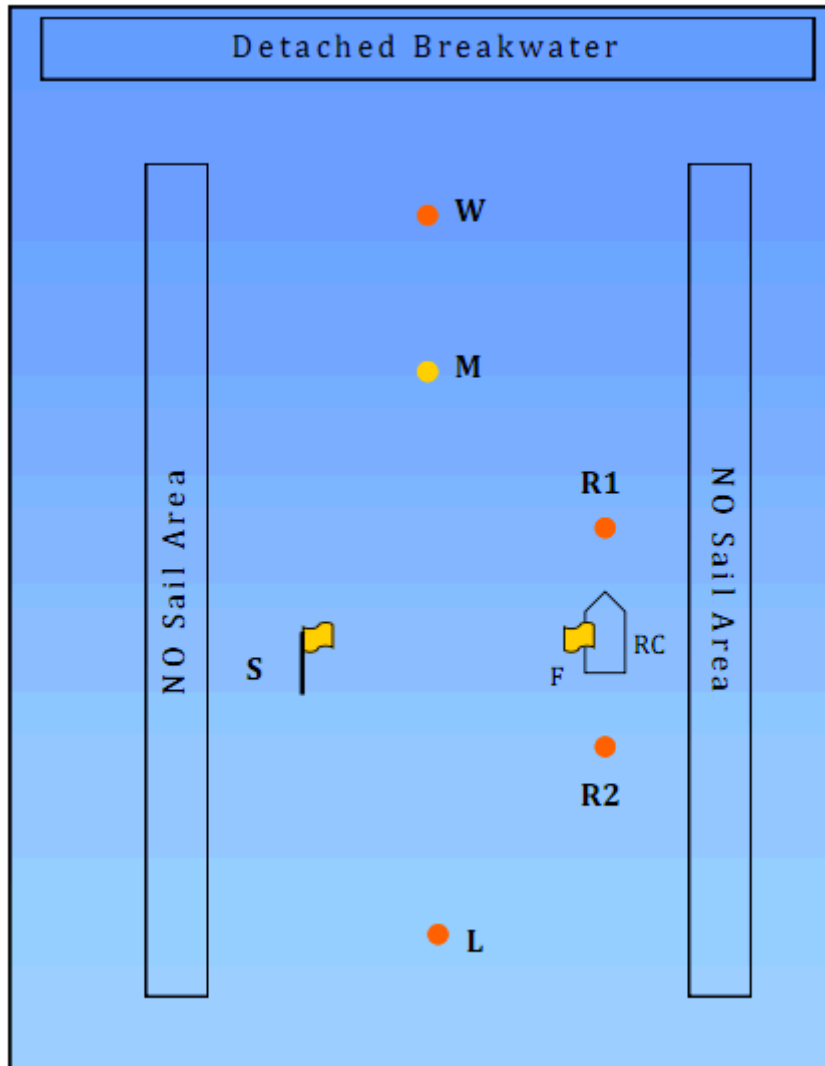

South Coast Corinthian Yacht Club

Sunstroke Series Course Chart #3.0, July 7, 2001

Course #

- |    |                                    |  |
|----|------------------------------------|--|
| 1  | Start - W - Finish                 |  |
| 2  | Start - W - L - Finish             |  |
| 21 | Start - M - L - Finish             |  |
| 2D | Start - L - W - Finish             |  |
| 3  | Start - W - L - M - Finish         |  |
| 4  | Start - W - L - M - L - Finish     |  |
| 5  | Start - Ws - R1s - S - L - Finish  |  |
| 51 | Start - Ms - R1s - S - L - Finish  |  |
| 6  | Start - W - S - R2s - L - Finish   |  |
| 61 | Start - M - S - R2s - L - Finish   |  |
| 7  | Start - W - M - W - Finish         |  |
| 8  | Start - M - Finish                 |  |
| 9  | Start - W - M - W - M - W - Finish |  |